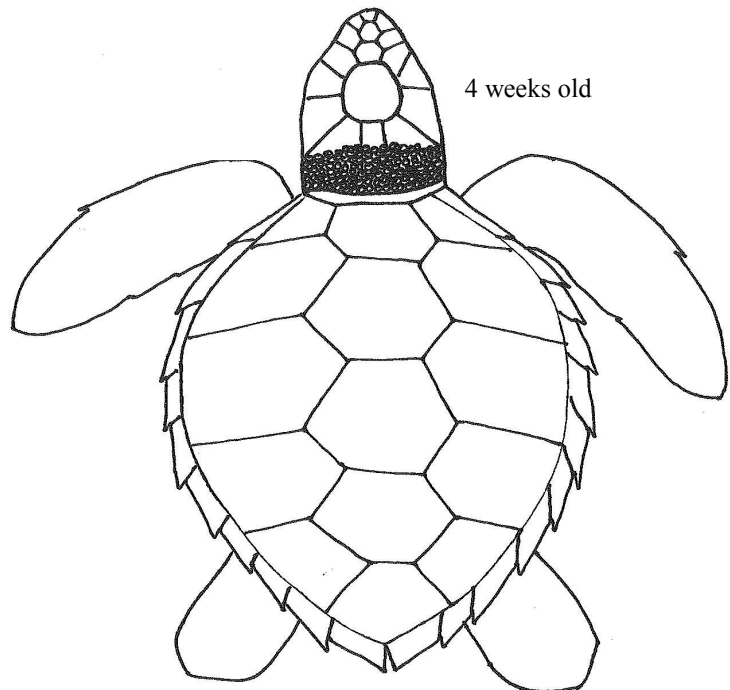

North Carolina Aquariums Education Section

Use your ruler to measure the sea turtle's shell. Record your data in the data tables.

1 week old

2 weeks old

3 weeks old

4 weeks old

North Carolina Aquariums Education Section

Use your ruler to measure the sea turtle's shell. Record your data in the data tables.

1 week old

2 weeks old

3 weeks old

4 weeks old

North Carolina Aquariums Education Section

Sea Turtle Data Sheet

	Length	Width
Week 1		
Week 2		
Week 3		
Week 4		

Sea Turtle Shell Lengths

Length (inches)

0 1 2 3 4

Time (Weeks)

Sea Turtle Shell Widths

Width (inches)

0 1 2 3 4

Time (Weeks)

North Carolina Aquariums Education Section

Sea Turtle Data Sheet

	Length	Width
Week 1		
Week 2		
Week 3		
Week 4		