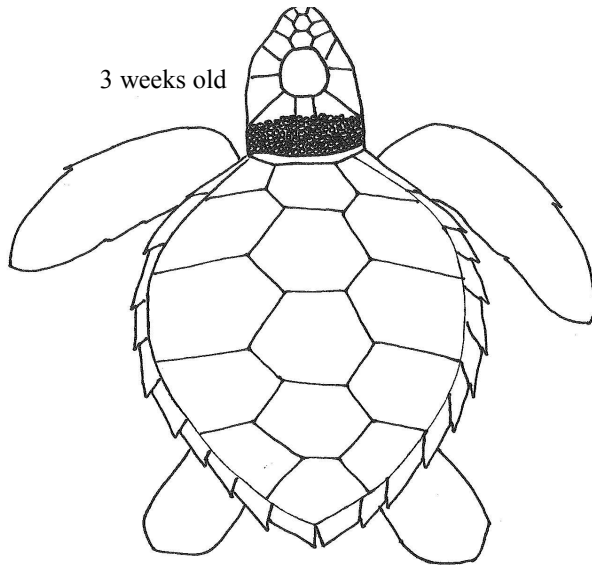

North Carolina Aquariums Education Section

Use your ruler to measure the sea turtle's shell. Record your data in the data tables.

1 week old

2 weeks old

3 weeks old

4 weeks old

North Carolina Aquariums Education Section

Use your ruler to measure the sea turtle's shell. Record your data in the data tables.

1 week old

2 weeks old

3 weeks old

4 weeks old

North Carolina Aquariums Education Section

Sea Turtle Data Sheet

	Length	Width
Week 1		
Week 2		
Week 3		
Week 4		

Sea Turtle Shell Lengths

Length (inches)

0 1 2 3 4

Time (Weeks)

Sea Turtle Shell Widths

Width (inches)

0 1 2 3 4

Time (Weeks)

North Carolina Aquariums Education Section

Sea Turtle Data Sheet

	Length	Width
Week 1		
Week 2		
Week 3		
Week 4		