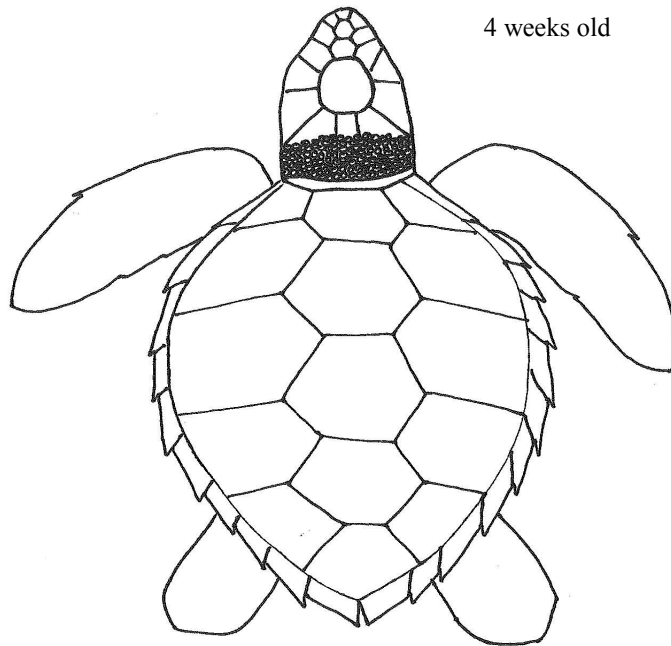

North Carolina Aquariums Education Section

Use your ruler to measure the sea turtle's shell. Record your data in the data tables.

1 week old

2 weeks old

3 weeks old

4 weeks old

North Carolina Aquariums Education Section

Use your ruler to measure the sea turtle's shell. Record your data in the data tables.

1 week old

2 weeks old

3 weeks old

4 weeks old

North Carolina Aquariums Education Section

Sea Turtle Data Sheet

	Length	Width
Week 1		
Week 2		
Week 3		
Week 4		

Sea Turtle Shell Lengths

Length (inches)

0 1 2 3 4

Time (Weeks)

Sea Turtle Shell Widths

Width (inches)

0 1 2 3 4

Time (Weeks)

North Carolina Aquariums Education Section

Sea Turtle Data Sheet

	Length	Width
Week 1		
Week 2		
Week 3		
Week 4		