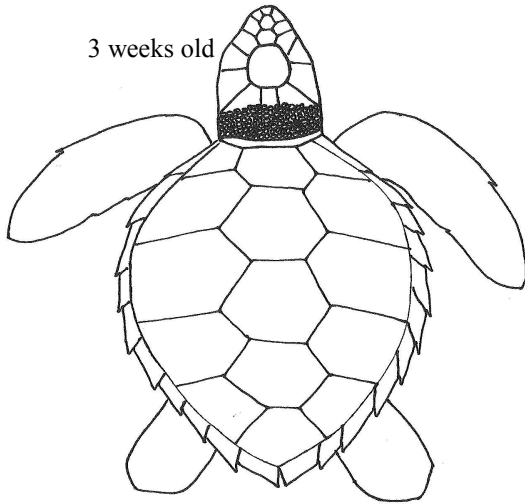

North Carolina Aquariums Education Section

Use your ruler to measure the sea turtle's shell. Record your data in the data tables.

1 week old

2 weeks old

3 weeks old

4 weeks old

North Carolina Aquariums Education Section

Use your ruler to measure the sea turtle's shell. Record your data in the data tables.

1 week old

2 weeks old

3 weeks old

4 weeks old

North Carolina Aquariums Education Section

Sea Turtle Data Sheet

	Length	Width
Week 1		
Week 2		
Week 3		
Week 4		

Sea Turtle Shell Lengths

Length (inches)

0 1 2 3 4

Time (Weeks)

Sea Turtle Shell Widths

Width (inches)

0 1 2 3 4

Time (Weeks)

North Carolina Aquariums Education Section

Sea Turtle Data Sheet

	Length	Width
Week 1		
Week 2		
Week 3		
Week 4		